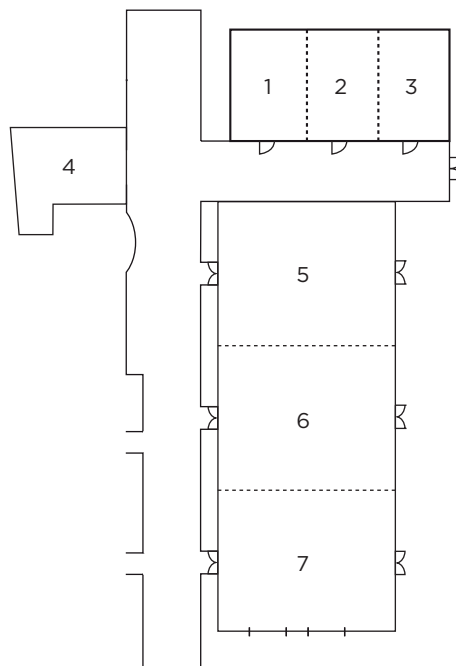

### MEETINGS & EVENTS

- 10 meeting rooms
- capacity for up to 400 people
- Medieval cellar for events
- suitable for all kinds of events

**BASEMENT**

1 Il Trovatore

**GROUND FLOOR**

- 1 Wolfers 1
- 2 Wolfers 2
- 3 Wolfers 3
- 4 Horta 2
- 5 Bourdon 3
- 6 Bourdon 2
- 7 Bourdon 1

**FUNCTION ROOMS AND THEIR CAPACITIES**

MEETING ROOM NAME	AREA		square	u-shape	theatre	cabaret	classroom	cocktail	dinner	DAYLIGHT
	M <sup>2</sup>	FEET								
Bourdon 1/3	120	393	40	34	98	42	60	120	80	Yes 1
Bourdon 2/3	240	787	68	60	250	90	128	300	160	Yes 1+2
Bourdon 3/3	360	1181	90	92	400	150	224	400	250	Yes
Wolfers 1/3	40	131	16	12	24	12	12	-	-	No
Wolfers 2/3	80	262	32	24	60	24	40	80	50	No
Wolfers 3/3	120	393	40	32	90	36	64	100	80	No
Horta	40	131	10	-	-	-	-	-	-	Yes
Finch	35	114	8	-	-	-	-	-	-	Yes
Il Trovatore	200	656	24	-	-	-	-	10	70	No
Library	40	131	16	12	30	12	16	40	-	Yes